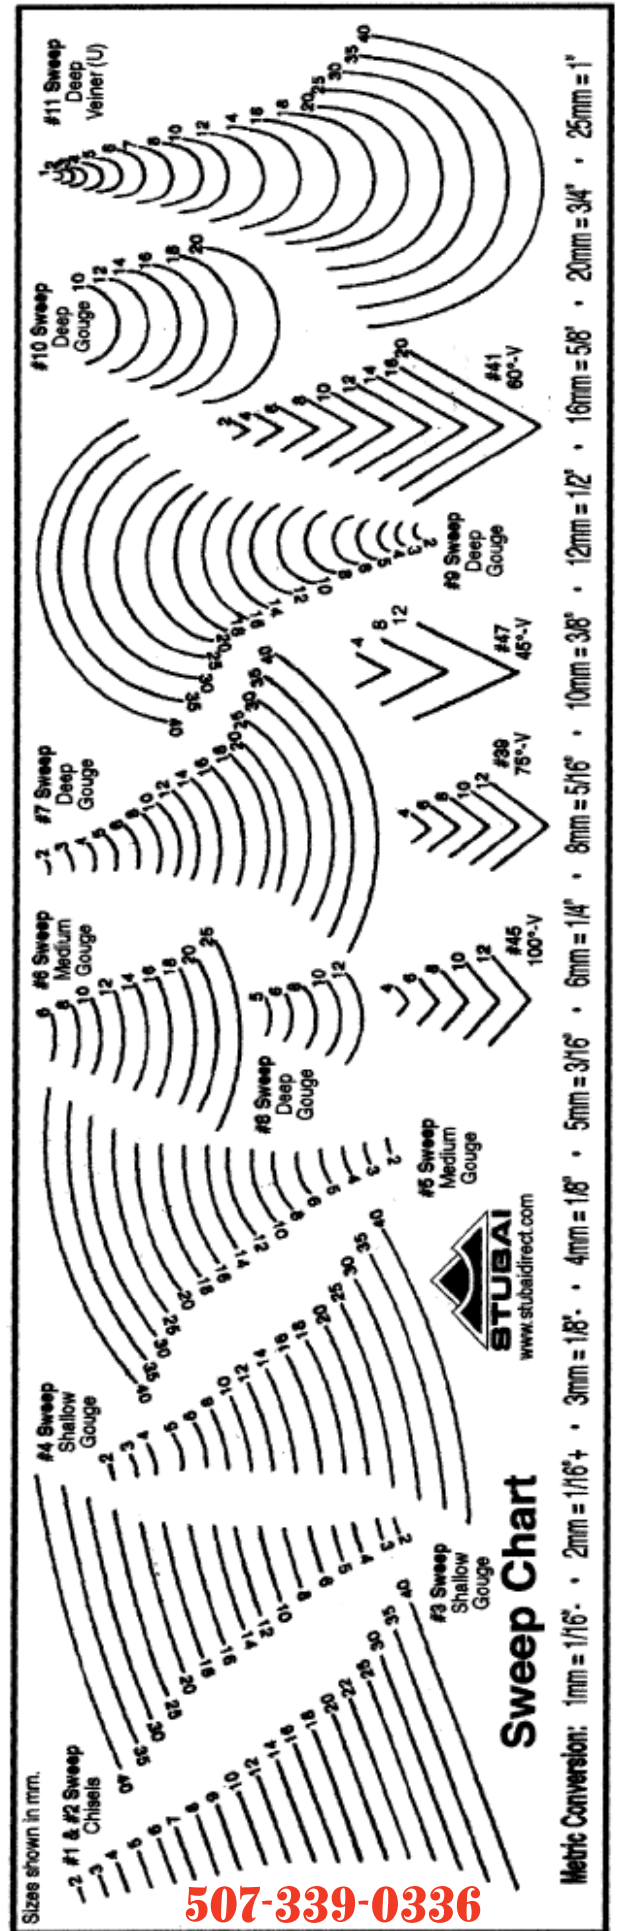

WhittlingShack.com • 507-339-0336